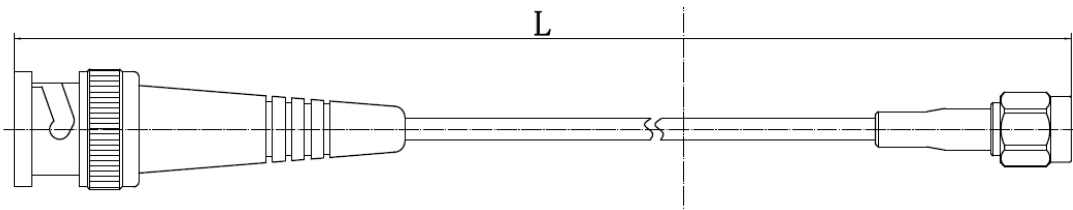

BU-4150028-@

(Cable Assembly Coaxial BNC to SMA Male to Male RG-316)

Mueller Electric Company
2850 Gilchrist Rd. Bld 5A
Akron, OH 44305

www.muellerelectric.com

Toll Free: 800.955.2629
Phone: 330.780.2525
Fax: 330.780.2524

Electrical Ratings

Electrical ratings of a cable assembly are determined by the limiting connector type and cable size.

Connector	Cable	Connector Impedance (Ohms)	Frequency (GHz)	VSWR	Working Voltage (At Sea Level)
BNC/SMA	RG-316	50	0-3	1.4 MAX	335V

Product Attributes

Gender	Male to Male
Style	BNC to SMA
1st Connector	BNC Male Plug
2nd Connector	Gold Plated SMA Male Plug
Features	Shielded
Operating Temperature	-65°C (-85°F) to 150°C (302°F)
BU-4150028006	6" (152.40 mm)
BU-4150028012	12" (304.8 mm)
BU-4150028024	24" (609.6 mm)
BU-4150028036	36" (914.4 mm)
BU-4150028048	48" (1219.2 mm)
RoHS 3 Compliant	