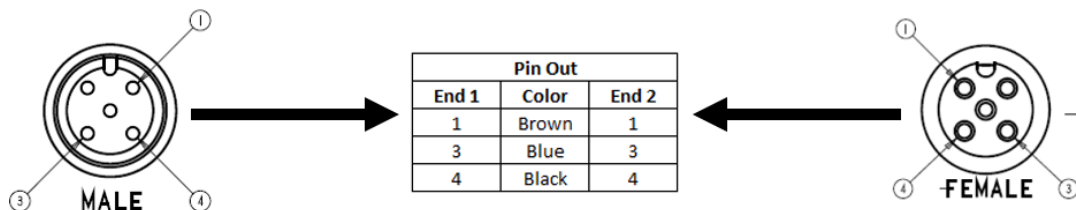

### C3AC01UXXX

(M12 Cordset, 3 Position, 18 AWG, Male Straight to Female Straight)

- Mueller's C3AC01UXXX is an M12 3-pin double ended instrumentation cable with a straight male connector on one end and a straight female at the other.
- Keyway – A Coding
- Utilizes our 3-conductor 18 AWG TPE-insulated cable.
- Ratings:
  - Current: 4 A
  - Voltage: 250 V AC/DC
  - Temperature Range: -40° C to 105° C
- Material:
  - Coupling Nuts – Aluminum
  - Pins/Contacts – Gold Plated Brass
- Length: The "U" in the model number represents unit of measurement.  
Either: Meters (M), Feet (F)
- Length: The "XXX" in the model number represents length. Standard lengths are 2, 5, and 10 meters. Any other lengths available upon request.
- Meets Standard: IEC 61076-2-101
- Protection Class: IEC IP68
- RoHS 3 Compliant