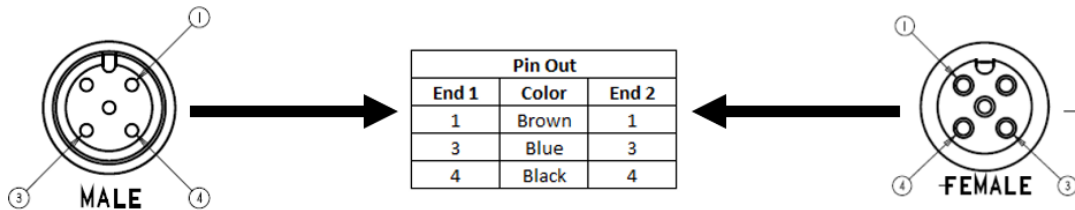

C3AC01UXXX

(M12 Cordset, 3 Position, 18 AWG, Male Straight to Female Straight)

- Mueller’s C3AC01UXXX is an M12 3-pin double ended instrumentation cable with a straight male connector on one end and a straight female at the other.
- Keyway – A Coding
- Utilizes our 3-conductor 18 AWG TPE-insulated cable.
- Ratings:
 - Current: 4 A
 - Voltage: 250 V AC/DC
- Material:
 - Coupling Nuts – Aluminum
 - Pins/Contacts – Gold Plated Brass
- Length: The “U” in the model number represents unit of measurement.
Either: Meters (M), Feet (F)
- Length: The “XXX” in the model number represents length. Standard lengths are 2, 5, and 10 meters. Any other lengths available upon request.
- Meets Standard: IEC 61076-2-101
- Protection Class: IEC IP68
- RoHS 3 Compliant