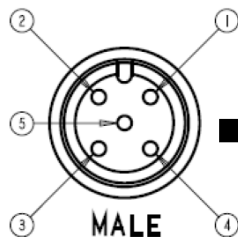

### C5A06UXXX

(M12 Cordset, 5 Position, 22 AWG Shielded, Male Straight to Free End)

Pin Out		
End 1	Color	End 2
1	Brown	Free End
2	White	
3	Blue	
4	Black	
5	Grey	

- Mueller's C5A05UXXX is an M12 5-pin single ended, shielded instrumentation cable with a straight male connector on one end and free at the other.
- Keyway – A Coding
- Utilizes a 5-conductor 22 AWG PVC-insulated, shielded cable.
- Ratings:
  - Current: 4 A
  - Voltage: 250 V AC/DC
- Material:
  - Coupling Nuts – Nickel Plated Brass
  - Pins/Contacts – Gold Plated Brass
- Length: The "U" in the model number represents unit of measurement. Either: Meters (M), Feet (F)
- Length: The "XXX" in the model number represents length. Standard lengths are 2, 5, and 10 meters. Any other lengths available upon request.
- Meets Standard: IEC 61076-2-101
- Protection Class: IEC IP68