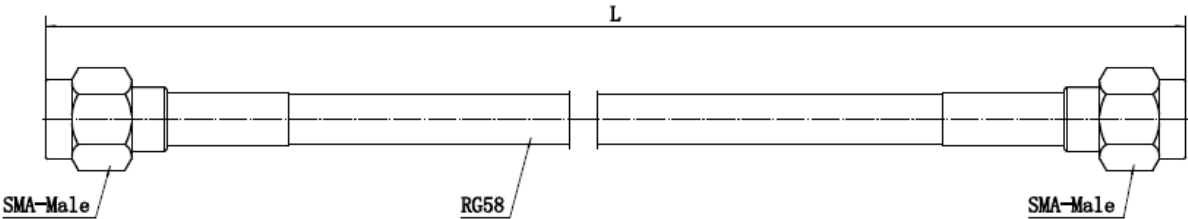

# BU-4150038XXX

(Cable Assembly Coaxial SMA Straight to SMA Straight Male to Male RG-58)

Mueller Electric Company  
2850 Gilchrist Rd. Bld 5A  
Akron, OH 44305

[www.muellerelectric.com](http://www.muellerelectric.com)

## Electrical Ratings

Electrical ratings of a cable assembly are determined by the limiting connector type and cable size.

Connector	Cable	Connector Impedance (Ohms)	Frequency (GHz)	VSWR	Working Voltage (At Sea Level)
SMA	RG-58	50	DC-3	1.2 MAX	335V

## Product Attributes

Gender	Male to Male
Style	SMA to SMA
1st Connector	Gold Plated SMA Male Plug Straight
2nd Connector	Gold Plated SMA Male Plug Straight
Features	Shielded
Operating Temperature	-65°C (-85°F) to 150°C (302°F)
BU-4150038012	12" (304.8 mm)
BU-4150038024	24" (609.6 mm)
BU-4150038036	36" (914.4 mm)
BU-4150038048	48" (1219.2 mm)
BU-4150038060	60" (1524 mm)
BU-4150038M1.0	1.0M (39.4")
BU-4150038M2.0	2.0M (78.7")
BU-4150038MM250	250mm (9.8")
BU-4150038MM500	500mm (19.7")
RoHS 3 Compliant	