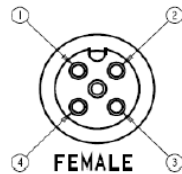

C3C80UXXX

(Mueller Blue-Flex™, M12 Cordset, 3 Position, 22 AWG, Female Straight to Free End)

Mueller Blue-Flex™

Pin Out		
End 1	Color	End 2
1	Brown	Free End
2	White	
3	Blue	
4	Black	

- Mueller's C3C80UXXX is part of Mueller Blue-Flex's™ instrumentation cable offering. The cable is an M12 with a straight female connector on one end and free at the other
- Keyway – A coding
- Utilizes the Mueller Blue-Flex™ cable – 3 conductor, 22AWG, unshielded, silicone outer jacket and inner conductor jacket for maximum flexibility.
- Ratings:
 - Current: 4A
 - Voltage: 250 V AC/DC
- Material
 - Coupling Nuts (anti-vibration) – Nickel Plated Brass (also available in stainless steel)
 - Pins/Contacts – Gold Plated Brass
- Length: The "U" in the model number represents unit of measurement.
Either: Meters (M), Feet (F)
- Length: The "XXX" in the model number represents length. Standard lengths are 2, 5, and 10 meters. Any other lengths available upon request.
- Meets Standard: IEC 61076-2-101
- Protection Class: IEC IP68
- RoHS 3 Compliant