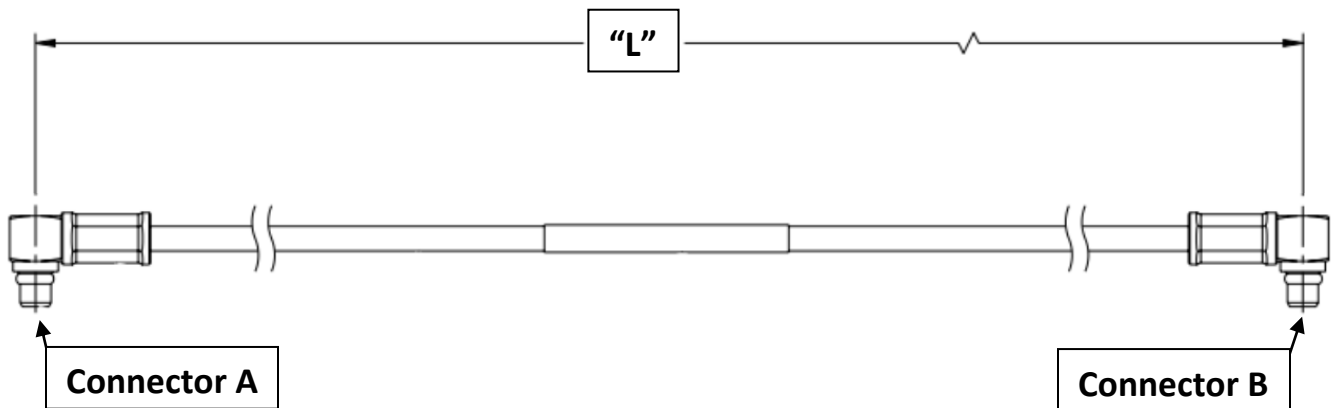

Mueller Electric Company
2850 Gilchrist Rd. Bld 5A
Akron, OH 44305

www.muellerelectric.com

Toll Free: 800.955.2629
Phone: 330.780.2525
Fax: 330.780.2524