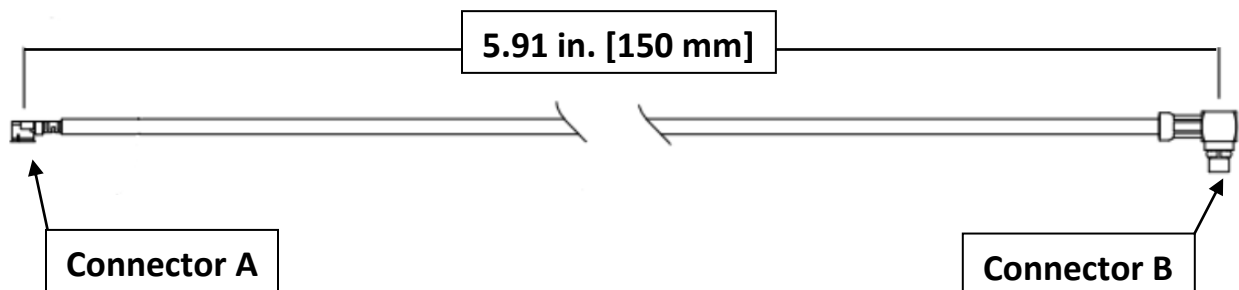

Mueller Electric Company
2850 Gilchrist Rd. Bld 5A
Akron, OH 44305

www.muellerelectric.com

Toll Free: 800.955.2629
Phone: 330.780.2525
Fax: 330.780.2524