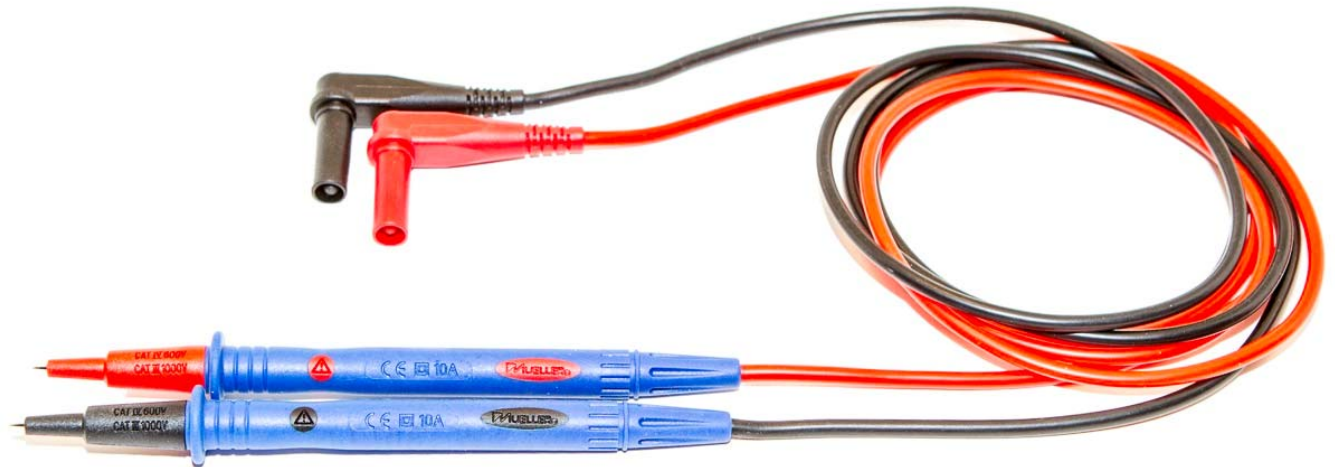

BU-P5519A (PREMIUM TEST PROBE SET)

- The BU-P5519A is Mueller's premium test probe set. It includes one red and one black soft grip test probe.
- Constructed with premium, ultra-flex 18 AWG silicone jacketed wire and have over-molded, shrouded, right angle, safety tip, industry standard 4mm banana plugs.
- Features "snap-on" safety tips for extended category III and IV voltage ratings.
- Compatible with all major DMM (Digital Multi-meter) brands that accept shrouded 4mm banana plugs.
- 4 feet (1.2m) long
- Ratings: Cat IV 600V (with safety tip); Cat III 1000V (with safety tip); Cat II 1000V (without safety tip); 10 Amps.
- RoHS Compliant, CE Certified