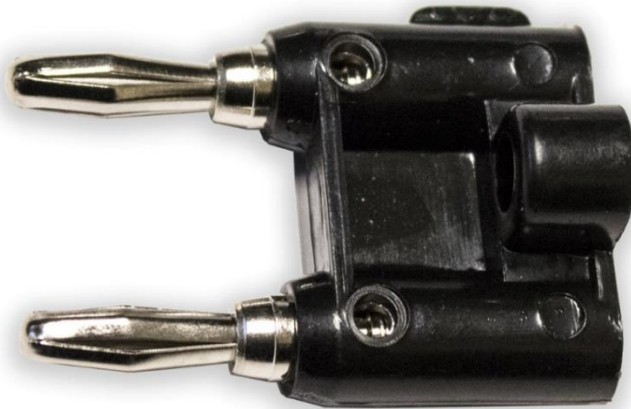

**BU-00247-@****(Solderless, Stackable Dual Banana Plug)**

- The BU-00247 is a stackable, dual banana plug with industry standard 0.75" center-to-center plug spacing.
- Overall length 1.625" (41mm), plug center-to-center spacing = 0.75" (19.1mm)
- Wires can be attached via axial setscrews.
- Material:     Banana plug             Nickel-plated brass  
                  Spring                 Nickel-plated phosphor bronze  
                  Insulator             PVC
- Ratings:     Current             15 Amps
- Color: The "@" in the model number indicates color. Available colors are:  
              -0 Black,     -2 Red
- RoHS 3 compliant